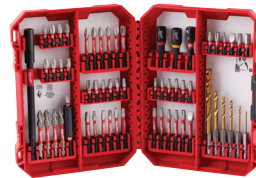

$11 SAVINGS

$39⁹⁷

48-32-4097
60PC SHOCKWAVE Impact
Duty™ Drill & Drive Set